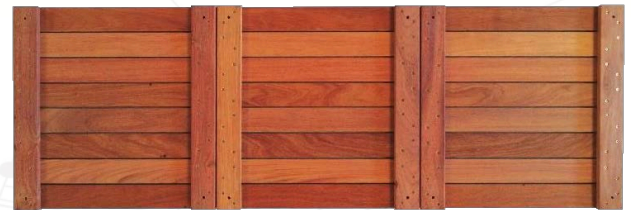

Cumaru is very similar in color to IPE with a color range from golden to reddish browns but with a more coarse and interwoven grain. Like IPE, Cumaru will weather naturally to a grey patina over time if left un-finished.

Cumaru and IPE share very similar technical performance characteristics sharing the same class ratings for durability, resistance to insects and fire.

TOP

24x24

24x48

24x72

BOTTOM

24x24

24x48