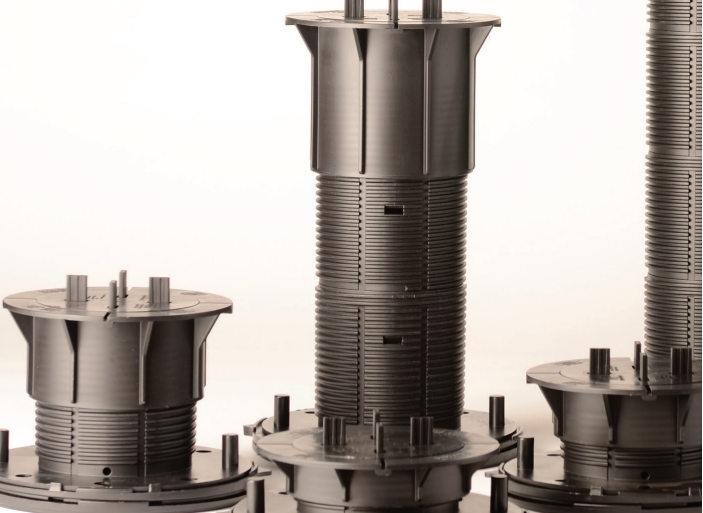

Versadjust Adjustable Deck Supports

- Fast Screw-to-Adjust Installation
- Integrated Slope Compensation 0-1/2" per foot
- Supports 1250 lbs (FS 3) per Pedestal
- Adjustable System Range 2 1/4" – 36"
 - Utilize Quick Clip™ Extenders to Reach 24"
 - Utilize Bison Brace™ System to Reach 36"
- Accessories available for Low Heights
- Made in the USA – US Patent & Patents Pending

Level.it Adjustable Deck Supports

- Simple Pedestal Design
- Fast Screw-to-Adjust Installation
- Supports 750 lbs (FS 3) per Pedestal
- Adjustable System Range 1 1/4" – 12"
- Accessories available for low heights and base leveling
- Made in the USA - US Patent and Patents Pending