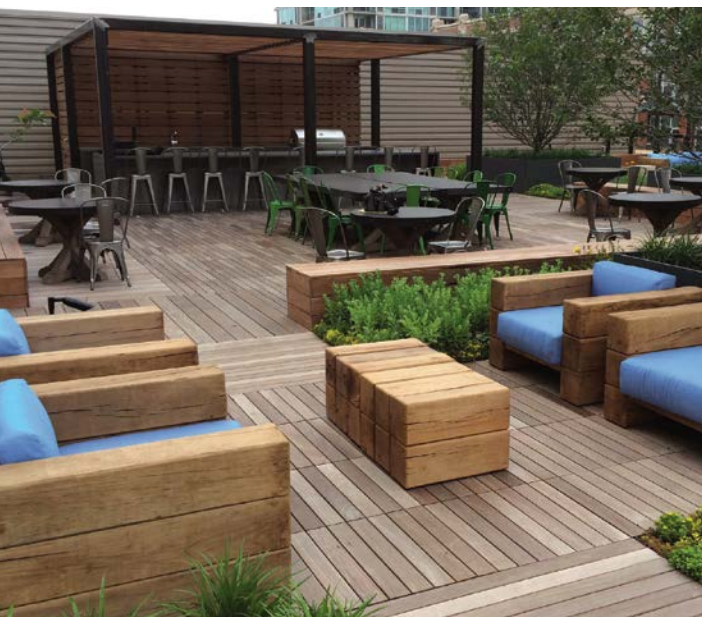

Maintenance-Free Decks for a Lifetime

Innovative Products

Deck Support • Wood Tiles • Site Furnishings

Bison pedestals support numerous decking materials:

- Bison Wood Tiles
- Concrete Pavers
- Stone Tiles
- Joist and Plank

Bison pedestal & site furnishing applications include:

- Government Buildings
- Green Roofs
- Hospitals
- Hotels
- Multi-family Residences
- Museums
- Pop Up Parks™
- Restaurants
- Rooftop Decks
- Single Family Homes
- Universities
- Water Features

Versadjust Adjustable Deck Supports

- Fast Screw-to-Adjust Installation
- Integrated Slope Compensation 0-1/2" per foot
- Supports 1250 lbs (FS 3) per Pedestal
- Adjustable System Range 2 1/4" – 36"
 - Utilize Quick Clip™ Extenders to Reach 24"
 - Utilize Bison Brace™ System to Reach 36"
- Accessories available for Low Heights
- Made in the USA – US Patent & Patents Pending